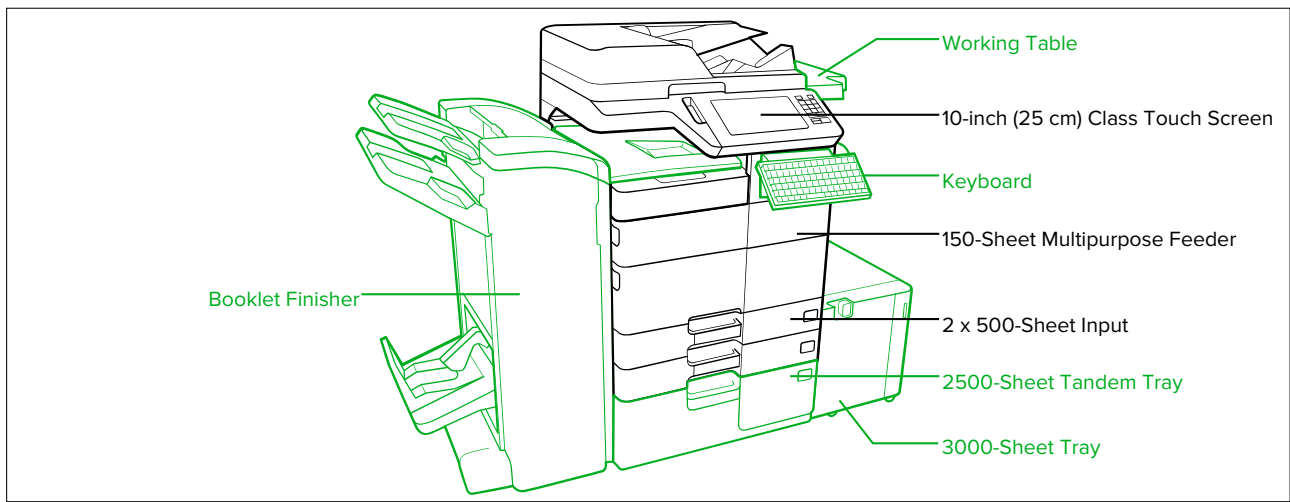

Standard
 Optional

P/N Toner Cartridges

25A0013	Staple Cartridges (3 pack)
54G0W00	Waste Toner Bottle (90K)
24B6327	Photoconductor Unit
24B6326	XM9145, XM9155, XM9165 High Yield Toner Cartridge

P/N Connectivity

57X7002	Italian Keyboard Kit
57X7003	German Keyboard Kit
27X0310	MarkNet N8350 Wireless Print Server plus NFC
SPD0002	Surge Protective Device, 220-240V

P/N Paper Handling

26Z0087	2500-Sheet Tandem Tray
26Z0089	3000-Sheet Tray
26Z0085	2x 500-Sheet Tray
26Z0084	MS911, MX910, MX911 Inline Stapler
26Z0091	MS911, MX91x Banner Media Tray
26Z0082	MS911, MX91x Booklet Finisher (4-Hole)
26Z0080	MS911, MX91x Staple Punch Finisher (4-Hole)

P/N Extended Warranties

2359557	XM9155 1-Year Renewal Parts Only Guarantee with Maintenance kit
2359878	XM9155 Upgrade to Parts and Labour, Total 4 years (1+3)
2359880	XM9155 1-Year Renewal Parts and Labour with Maintenance kit
2359244	XM9155 Upgrade to Onsite Service, Total 4 years (1+3)
2359606	XM9155 1-Year Renewal Onsite Service with Maintenance kit

P/N Furniture

26Z0090	Working Shelf
26Z0094	Cabinet with casters

P/N Installation Service

2355255	Standard Installation Service

P/N Memory Options

57X9016	1024MBx32 DDR3-DRAM
57X9012	2048MBx32 DDR3-DRAM
57X9101	256MB Flash Memory Card
57X9110	Traditional Chinese Font Card
57X9112	Simplified Chinese Font Card
57X9114	Korean Font Card
57X9115	Japanese Font Card
57X0070	Removable Hard Disk Enclosure Kit

P/N Service Parts

40X9672	ADF Maintenance Kit
40X9704	Image Transfer Kit
40X9673	Multipurpose Feeder Maintenance Kit
40X9669	300K Maintenance Kit
40X9046	Fuser
40X9936	Developer unit

P/N Application Solutions

57X0300	Contact Authentication Device
57X0301	Contactless Authentication Device
26Z0196	MX910, MX911, MX912 Card for IPDS
26Z0195	MX91x Forms and Bar Code Card
26Z0197	MX910, MX911, MX912 Card for PRESCRIBE Emulation

P/N Connectivity

27X0142	Lexmark MarkNet™ N8230 Fibre Ethernet Print Server
1021231	Parallel (10') Cable
1021294	USB (2 Meter) Cable
14F0100	RS-232C Serial Interface Card
14F0000	Parallel 1284-B Interface Card
27X0225	MarkNet N8350 802.11b/g/n Wireless Print Server
57X7000	English Keyboard Kit
57X7001	French Keyboard Kit
57X7004	Spanish Keyboard Kit